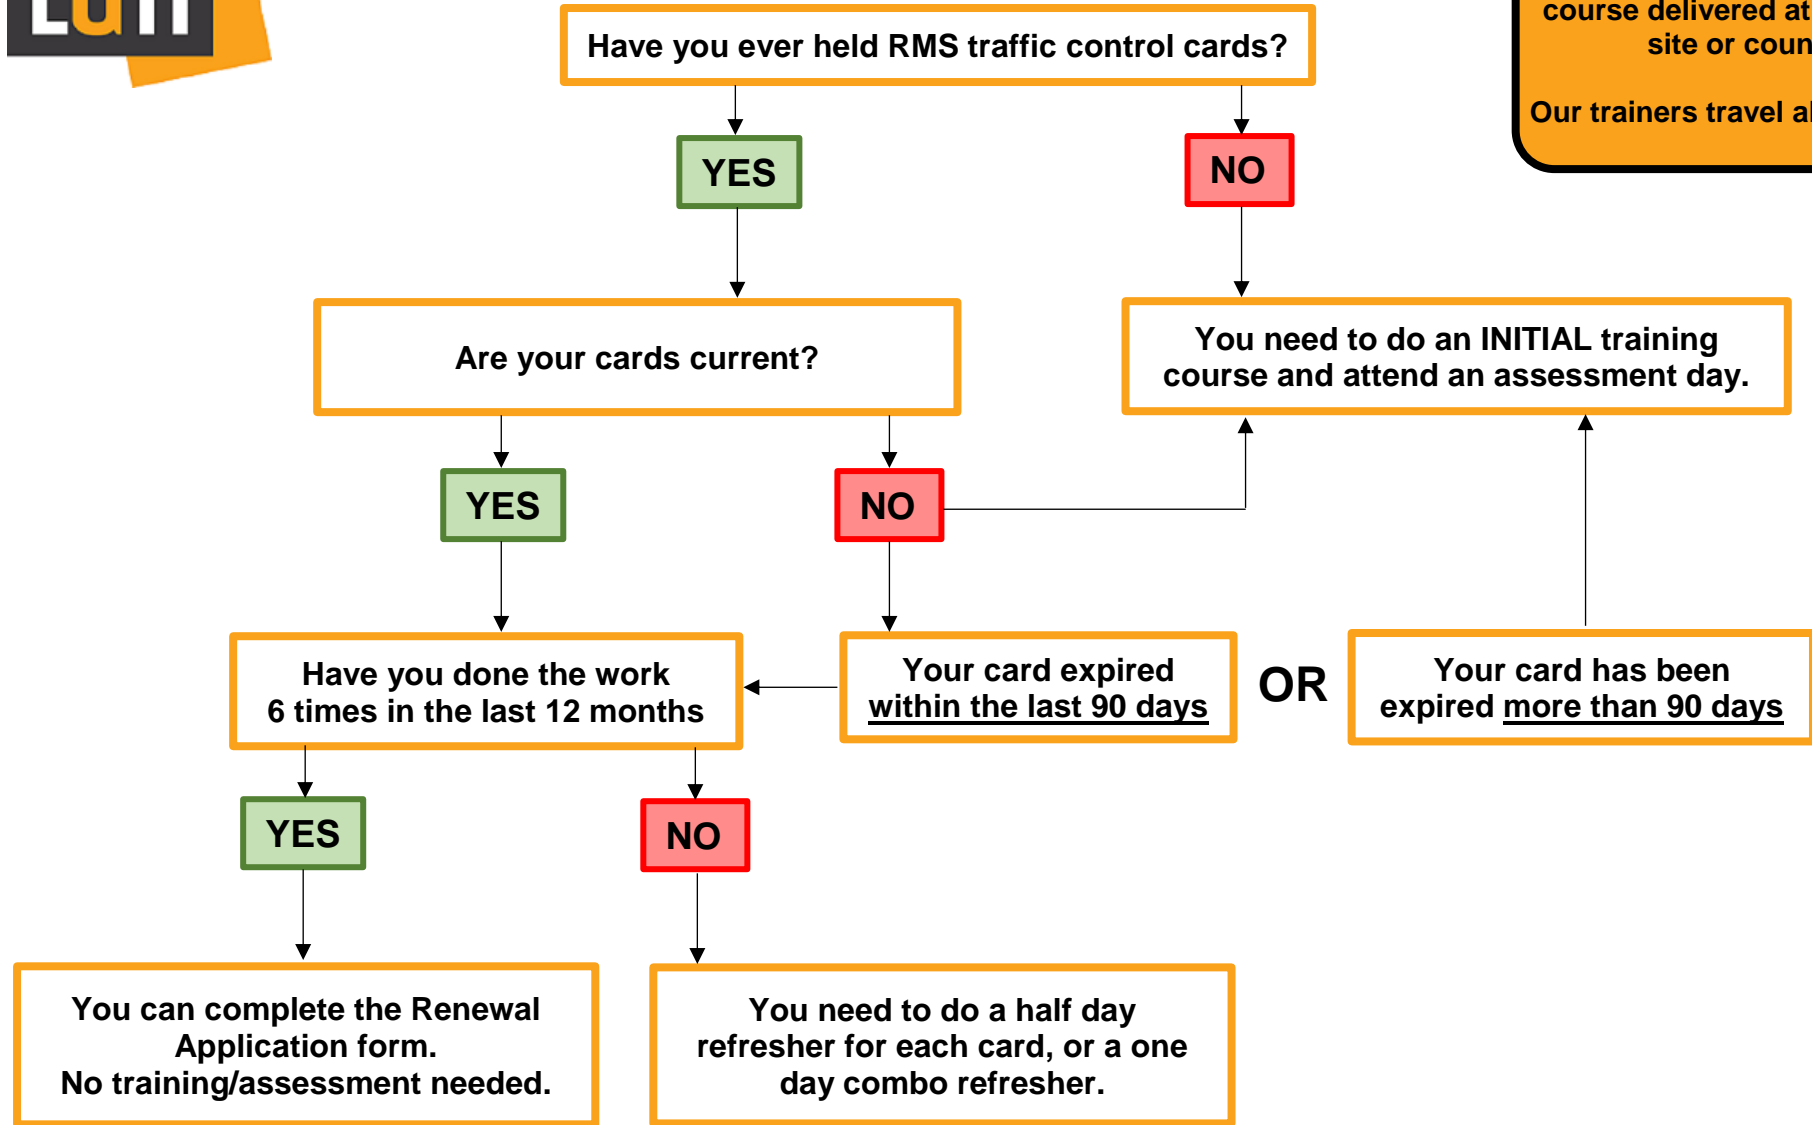

## WHICH TRAFFIC CONTROL COURSE DO I NEED?

Talk to us if you would like a course delivered at your work site or council.  
Our trainers travel all over NSW

Information on these traffic control courses is on [our website](#). Register online for any of these courses.  
Call us with any questions on 49 222 333. Email us at [reception@lgti.com.au](mailto:reception@lgti.com.au)