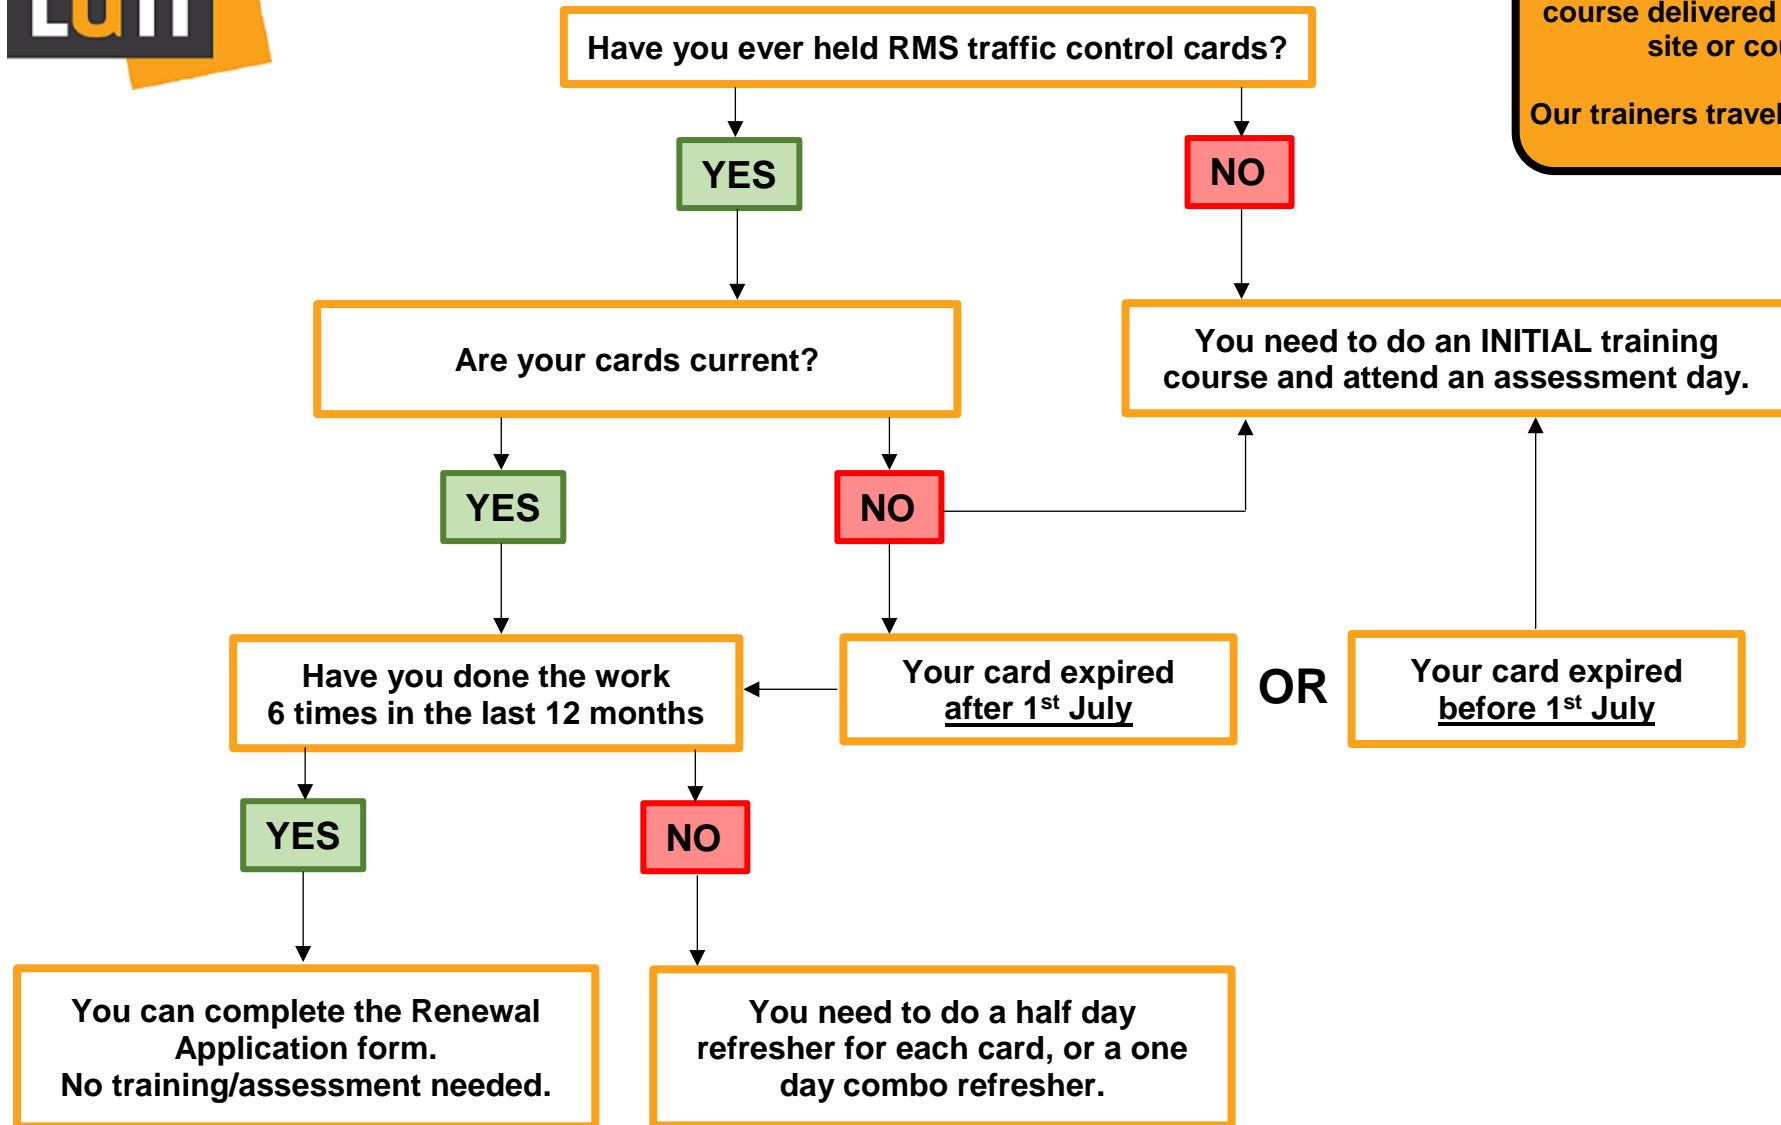

WHICH TRAFFIC CONTROL COURSE DO I NEED?

Talk to us if you would like a course delivered at your work site or council.
Our trainers travel all over NSW

Information on these traffic control courses is on [our website](#). Register online for any of these courses.
Call us with any questions on 49 222 333. Email us at reception@lgti.com.au